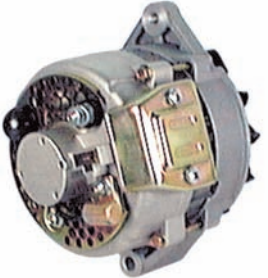

A-1105-2 10SI ALTERNATOR, 12V, N, 100A

W/DOUBLE GROOVE PULLEY FOR 1/2" BELT

H.D. 100 Amp optional application for A-9160

A-1105-3 10SI ALTERNATOR, 12V, N, 100A

W/SINGLE GROOVE PULLEY FOR 1/2" BELT

H.D. 100 Amp optional application for A-9160

E-Mail: mn.sales@dixie-electric.com

Web Site: www.dixie-electric.com

DIXIE AG APPLICATIONS

A-1132-1W 10SI ALTERNATOR, 12V, N, 42A

Replaces:
DELCO ONE WIRE SYSTEMS

A-1133-1W 10SI ALTERNATOR, 12V, N, 63A

Replaces:
DELCO ONE WIRE SYSTEMS

A-1250 15SI ALTERNATOR, 12V, N, 105A

Replaces:
DELCO 1101194, 205, 439, 440, 1102551, 1105418, 535, 536, 538, 539, 540, 560, 579, 605, 609, 10479924, 925, 926, 927, 930, 10497083
CASE A163085, A181766
CUMMINS 3604474RX, 3909982, EE9021
JOHN DEERE AT117390, TY6751

A-6236 ALTERNATOR, 12V, N, 95A

Replaces:
BOSCH 0-120-484-011, 0-120-484-018
CASE A187623
CATERPILLAR 9X0341
CUMMINS 3282554
JOHN DEERE AH37883, RE36237, TY6750, TY24485

A-890 ALTERNATOR, 12V, N, 90A

Replaces:
DENSO 021000-7410, -7420, -8741, -8751, 100211-0071, -0080, -0081, -0280, -0281, -0290, -0291, -0292
JOHN DEERE AR87204, AR87205, AR93447, AR93448, AT103789, TY6621