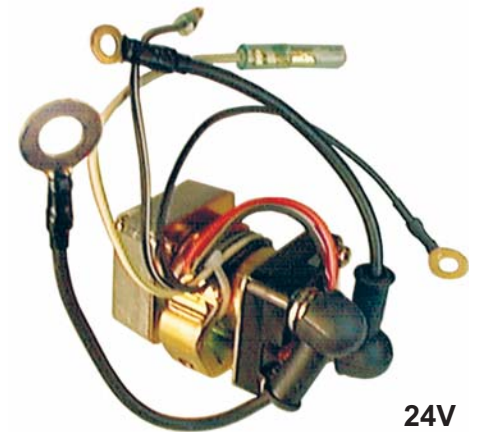

Application

Isuzu

WHITE / GREEN
FEMALE
BULLET

BLACK / WHITE
MALE
BULLET

24V