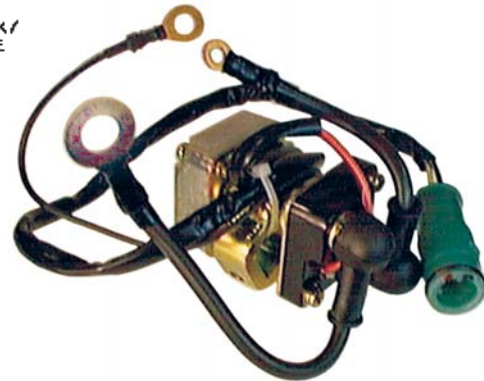

Application

Komatsu