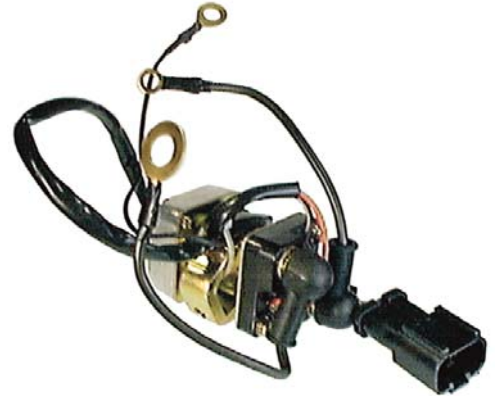

Replaces

Nikko: 0-25000-728_

Application

Komatsu

24V

07.09.2006

RELAY SWITCHES FOR NIKKO STARTERS

6744-0322

Dimensions

Harness length: 325mm
Ground wire: Eyelet ø5mm; Length 95mm
S Wire: Eyelet ø5mm; Length 140mm
B+ Wire: Eyelet ø10mm; Length 150mm
Bracket @ 4:30; Wires @ 12:00

Replaces

Nikko: 0-25000-777_

Application

Komatsu

24V

6744-0323

Dimensions

Harness length: 375mm
Ground wire: Eyelet ø 6mm; Length 95mm
S Wire: Eyelet ø 5mm; Length 110mm
B+ Wire: Eyelet ø10mm; Length 150mm
Bracket @ 4:30; Wires @ 12:00

Replaces

Nikko: 0-25000-732_