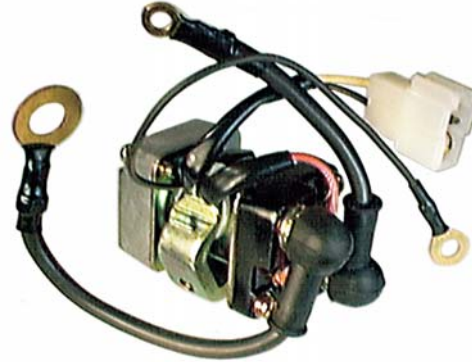

Replaces

Nikko: 0-25000-656_ ; 849_

Application

Komatsu

WHITE /
GREEN

BLACK /
WHITE

24V

6744-0125

Dimensions

Harness length: 75mm
Ground wire: Eyelet ø6mm; Length 105mm
S Wire: Eyelet ø4mm; Length 110mm
B+ Wire: Eyelet ø10mm; Length 140mm
Bracket @ 3:30; Wires @ 12:00

Replaces

Nikko: 0-25000-697_

Application