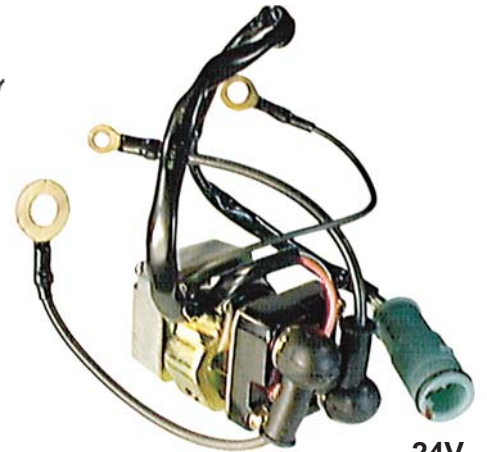

Application

Komatsu

WHITE / GREEN

BLACK / WHITE