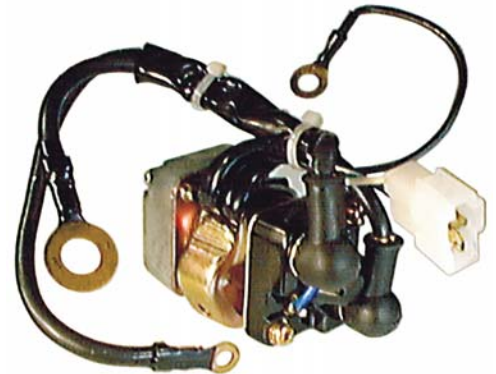

Application

Komatsu

WHITE / GREEN

BLACK / WHITE