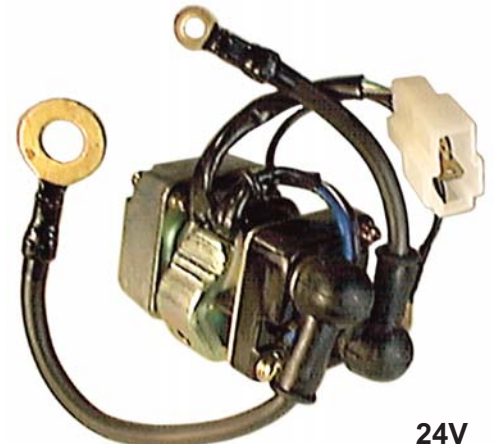

Replaces

Nikko: 0-25000-652_

Application

Komatsu

WHITE / GREEN

BLACK / WHITE

24V

07.09.2006

PRODUCT NEWS

No. 6744_000_001

RELAY SWITCHES FOR NIKKO STARTERS

6744-0124

Dimensions

Harness length: 100mm
Ground wire: Eyelet ø6mm; Length 95mm
S Wire: Eyelet ø5mm; Length 110mm
B+ Wire: Eyelet ø10mm; Length 150mm
Bracket @ 4:30; Wires @ 12:00