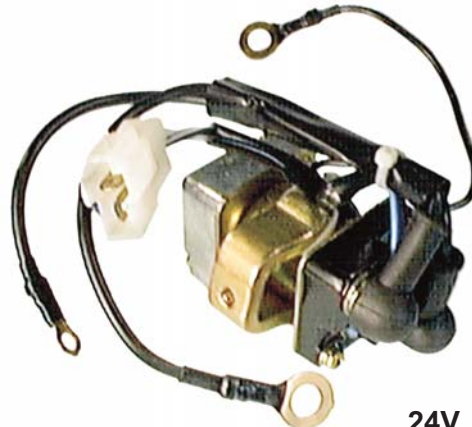

Application

Komatsu

WHITE /
GREEN

BLACK /
WHITE