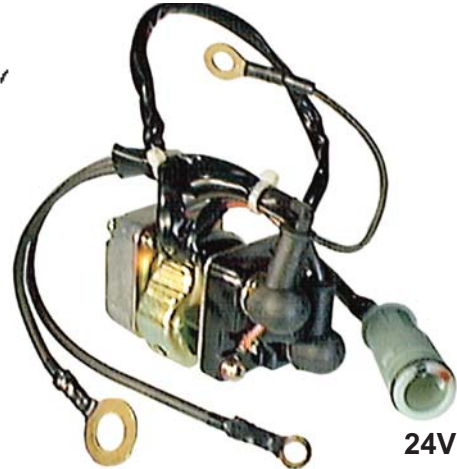

RELAY SWITCHES FOR NIKKO STARTERS

6744-0224

Dimensions

Harness length: 400mm
Ground wire: Eyelet ø6mm; Length 105mm
S Wire: Eyelet ø5mm; Length 170mm
B+ Wire: Eyelet ø10mm; Length 120mm
Bracket @ 4:30; Wires @ 12:00

Replaces

Nikko: 0-25000-705_; 839_

Application

Komatsu

24V

6744-0225

Dimensions

Harness length: 325mm
Ground wire: Eyelet Ø6mm; Length 95mm
S Wire: Eyelet ø5mm; Length 110mm
B+ Wire: Eyelet Ø10mm; Length 150mm
Bracket @ 4:30; Wires @ 12:00