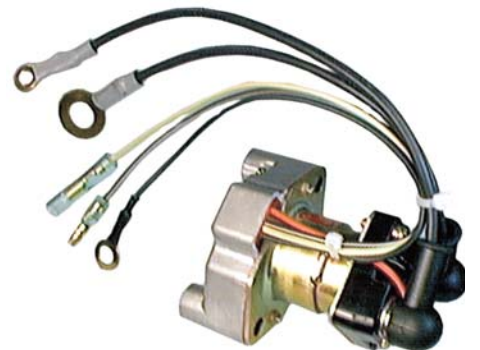

Replaces

Nikko: 0-25000-782_

Application

Isuzu

WHITE / GREEN
FEMALE
BULLET

BLACK / WHITE
MALE
BULLET

24V

07.09.2006

PRODUCT NEWS

No. 6744_000_001

RELAY SWITCHES FOR NIKKO STARTERS

6744-0611

Dimensions

Ground wire: Eyelet \varnothing 6mm; Length 145mm

S Wire: Eyelet \varnothing 5mm; Length 100mm

B+ Wire: Eyelet \varnothing 10mm; Length 105mm