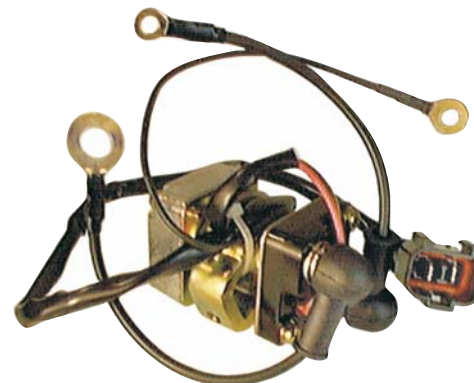

Replaces

Nikko: 0-25000-687_

Application

Komatsu

24V

6744-0321

Dimensions

Harness length: 325mm
Ground wire: Eyelet ø6mm; Length 95mm
S Wire: Eyelet ø5mm; Length 140mm
B+ Wire: Eyelet ø10mm; Length 150mm
Bracket @ 4:30; Wires @ 12:00

Replaces

Nikko: 0-25000-728_

Application

Komatsu

24V

07.09.2006

RELAY SWITCHES FOR NIKKO STARTERS

6744-0322