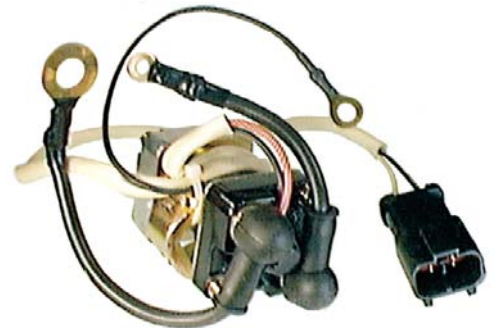

Application

Komatsu

24V