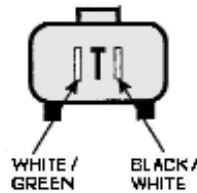

Application

Komatsu

24V