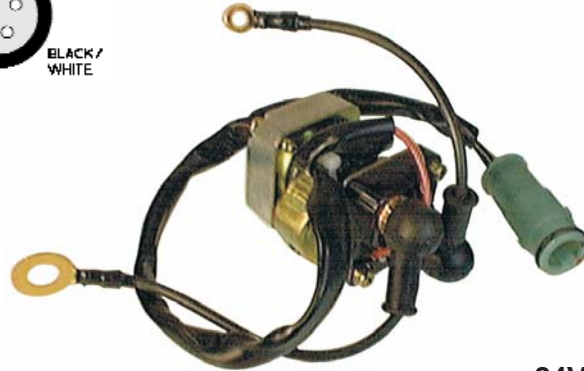

Application

Komatsu