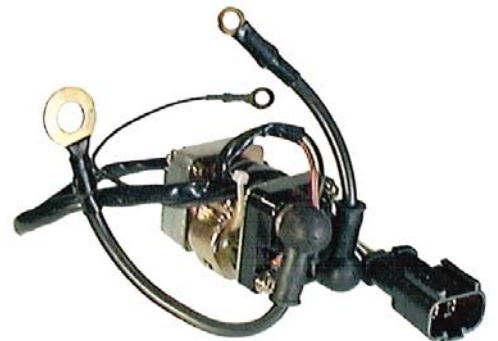

Application

Komatsu

24V