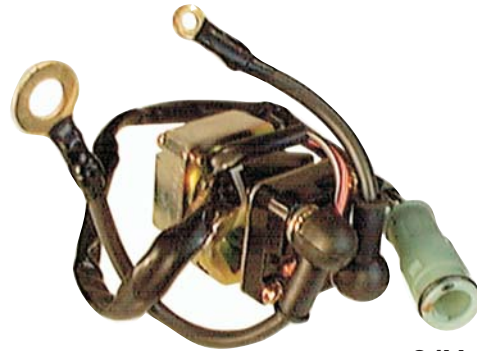

PRODUCT NEWS

No. 6744_000_001

RELAY SWITCHES FOR NIKKO STARTERS

6744-0421

Dimensions

Harness length: 325mm
Ground wire: Eyelet ø5mm; Length 110mm
S Wire: Eyelet ø10mm; Length 150mm
B+ Wire: Eyelet ø10mm; Length 150mm
Bracket @ 4:30; Wires @ 12:00

Replaces

Nikko: 0-25000-689_ ; 837_

Application

Komatsu