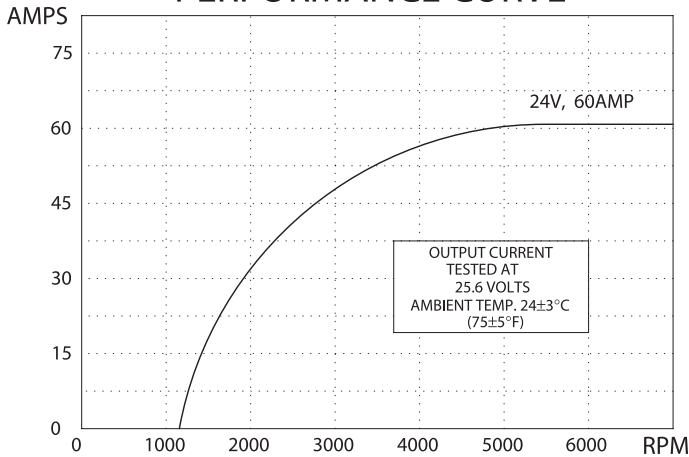

PERFORMANCE CURVE

06.07.05

Dixie Electric Ltd.
517 Basaltic Road, Concord, Ontario
Canada L4K 4W8

Tel.: (905) 879-0533 Fax: (905) 879-0532
E-Mail: sales@dixie-electric.com
Web Site: www.dixie-electric.com