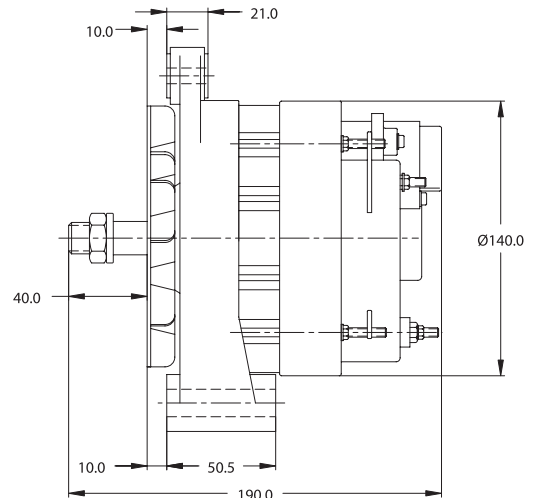

PERFORMANCE CURVE

06.07.05

Dixie Electric Ltd.
517 Basaltic Road, Concord, Ontario
Canada L4K 4W8

Tel.: (905) 879-0533 Fax: (905) 879-0532
E-Mail: sales@dixie-electric.com
Web Site: www.dixie-electric.com