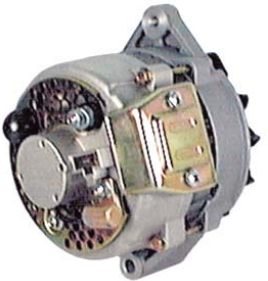

A-890 ALTERNATOR, 12V, N, 90A

Replaces:
DENSO 021000-7410, -7420, -8741, -8751, 100211-0071, -0080, -0081, -0280, -0281, -0290, -0291, -0292
JOHN DEERE AR87204, AR87205, AR93447, AR93448, AT103789, TY6621