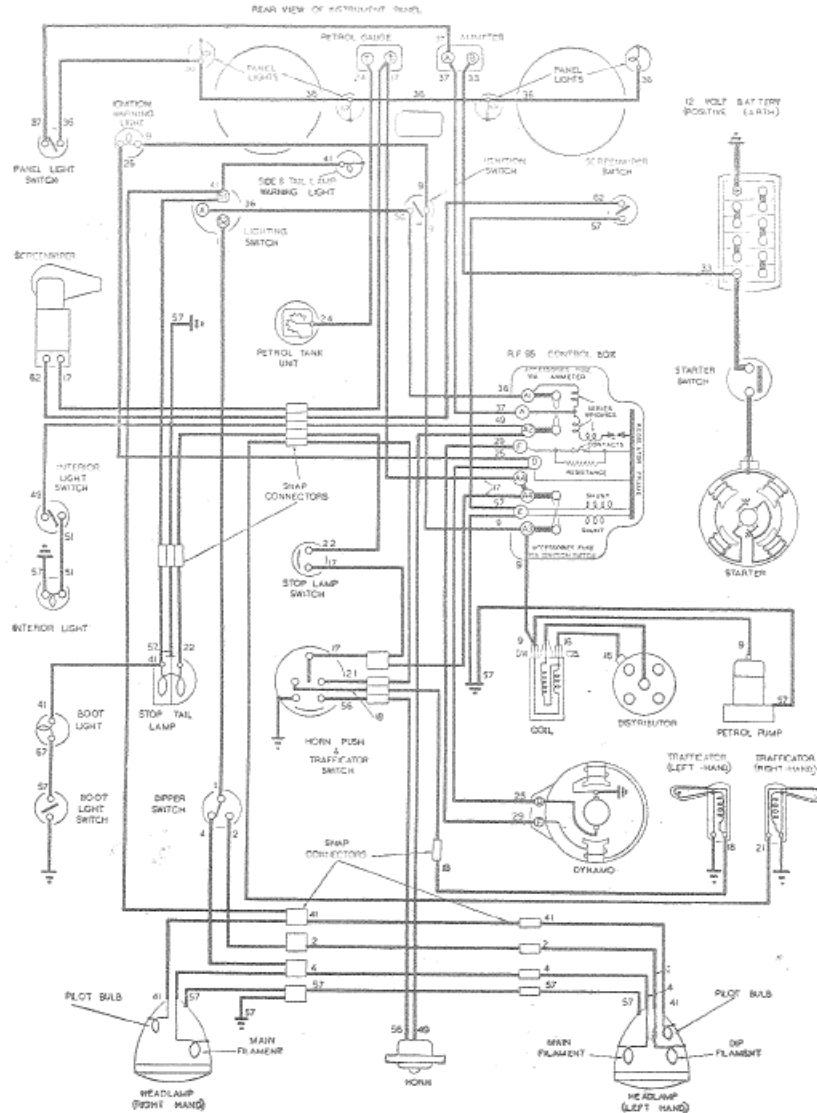

Domestic Wiring Diagram

KEY TO CABLE COLOURS

1 Blue	17 Green	33 Brown	49 Purple
2 Blue with Red	18 Green with Red	34 Brown with Red	50 Purple with Red
3 Blue with Yellow	19 Green with Yellow	35 Brown with Yellow	51 Purple with Yellow
4 Blue with White	20 Green with Blue	36 Brown with Blue	52 Purple with Blue
5 Blue with Green	21 Green with White	37 Brown with White	53 Purple with White
6 Blue with Purple	22 Green with Purple	38 Brown with Green	54 Purple with Green
7 Blue with Brown	23 Green with Brown	39 Brown with Purple	55 Purple with Brown
8 Blue with Black	24 Green with Black	40 Brown with Black	56 Purple with Black
9 White	25 Yellow	41 Red	57 Black
10 White with Red	26 Yellow with Red	42 Red with Yellow	58 Black with Red
11 White with Yellow	27 Yellow with Blue	43 Red with Blue	59 Black with Yellow
12 White with Blue	28 Yellow with White	44 Red with White	60 Black with Blue
13 White with Green	29 Yellow with Green	45 Red with Green	61 Black with White
14 White with Purple	30 Yellow with Purple	46 Red with Purple	62 Black with Green
15 White with Brown	31 Yellow with Brown	47 Red with Brown	63 Black with Purple
16 White with Black	32 Yellow with Black	48 Red with Black	64 Black with Brown