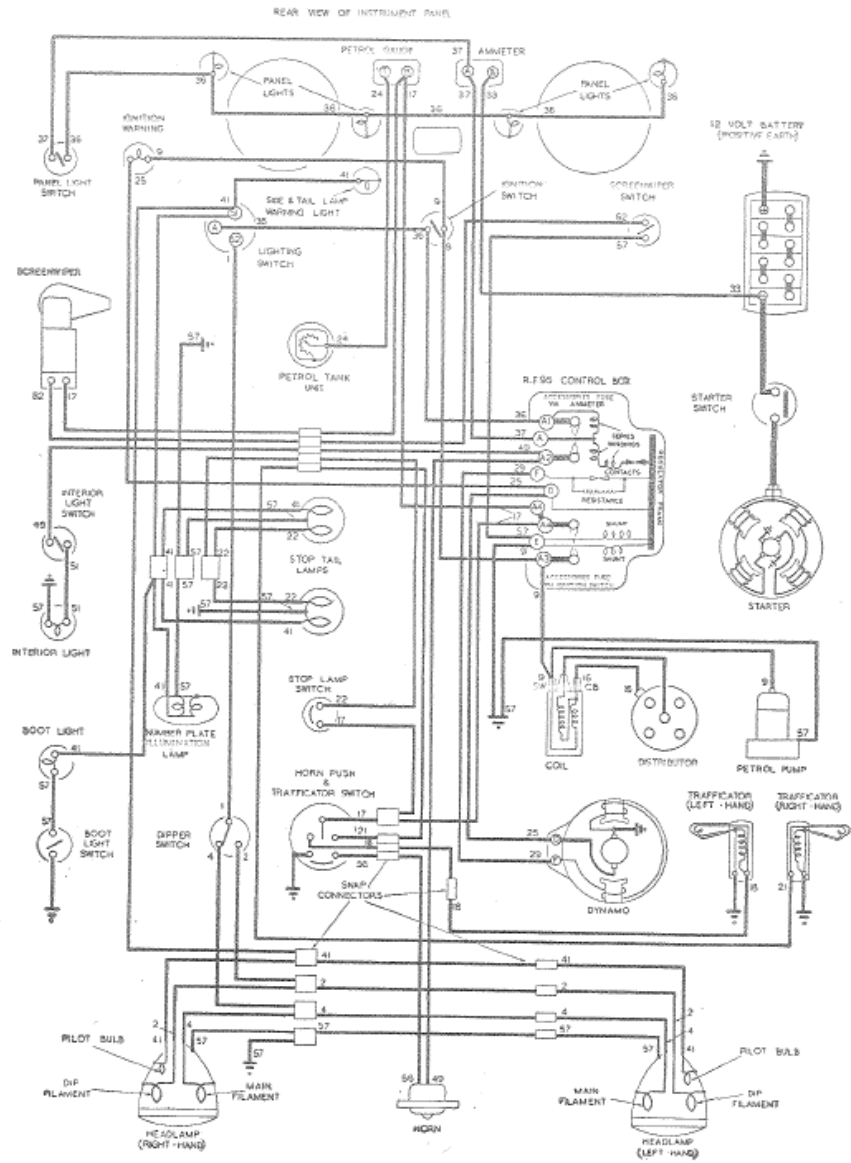

TECH TIPS

Dixie Part Numbers: Not Available

Applications: Oxford Morris

Notes: The attached wiring diagrams are for both the Export (outside of England) and Domestic (within England).

Export Wiring Diagram

KEY TO CABLE COLOURS

| | | | |
|----------------------|-----------------------|----------------------|-----------------------|
| 1 Blue | 17 Green | 33 Brown | 49 Purple |
| 2 Blue with Red | 18 Green with Red | 34 Brown with Red | 50 Purple with Red |
| 3 Blue with Yellow | 19 Green with Yellow | 35 Brown with Yellow | 51 Purple with Yellow |
| 4 Blue with White | 20 Green with Blue | 36 Brown with Blue | 52 Purple with Blue |
| 5 Blue with Green | 21 Green with White | 37 Brown with White | 53 Purple with White |
| 6 Blue with Purple | 22 Green with Purple | 38 Brown with Green | 54 Purple with Green |
| 7 Blue with Brown | 23 Green with Brown | 39 Brown with Purple | 55 Purple with Brown |
| 8 Blue with Black | 24 Green with Black | 40 Brown with Black | 56 Purple with Black |
| 9 White | 25 Yellow | 41 Red | 57 Black |
| 10 White with Red | 26 Yellow with Red | 42 Red with Yellow | 58 Black with Red |
| 11 White with Yellow | 27 Yellow with Blue | 43 Red with Blue | 59 Black with Yellow |
| 12 White with Blue | 28 Yellow with White | 44 Red with White | 60 Black with Blue |
| 13 White with Green | 29 Yellow with Green | 45 Red with Green | 61 Black with White |
| 14 White with Purple | 30 Yellow with Purple | 46 Red with Purple | 62 Black with Green |
| 15 White with Brown | 31 Yellow with Brown | 47 Red with Brown | 63 Black with Purple |
| 16 White with Black | 32 Yellow with Black | 48 Red with Black | 64 Black with Brown |