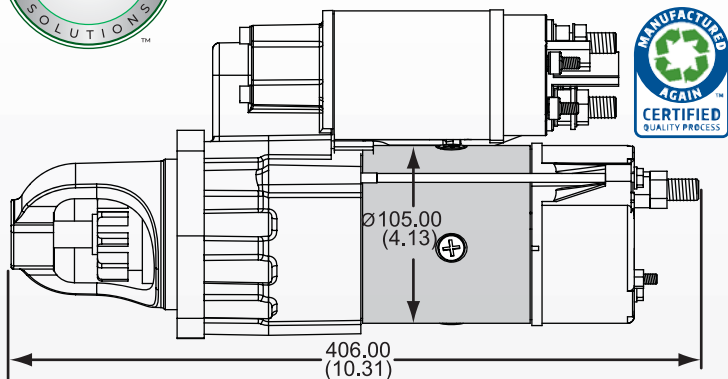

S-1112-DX

12V-4.5kW
38 Lbs / 17.2 kg