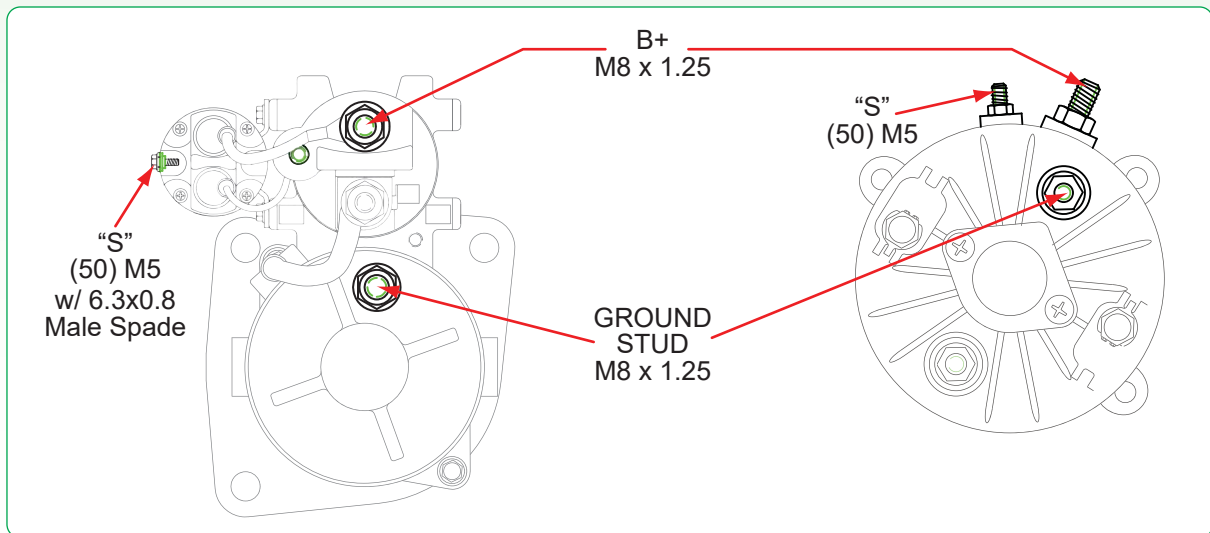

200-25 Series Replacement
for **CAV Starter**

200-25205
24V, 5.0kW, 10T, CW, PLGR, with IMS

Replaces:

JCB: 714-37100

Lucas: 1327471, 1327A470, S115247X, S115A247, 1327A471

Perkins: 2873K059, 2873K056, 2873K054

Prestolite: 870655Z, Z1327A471

Renault: 5430031714

Volvo: 11702397, 11997954

ref: 200-25205_TS4066 date: 170927

CANADA & EXPORT SALES

Dixie Electric Ltd. Tel.: 905-879-0533 800-461-5799
517 Basaltic Road Fax: 905-879-0532
Concord, ON E-Mail: sales@dixie-electric.com
Canada L4K 4W8 Web Site: www.dixie-electric.com

U.S.A. SALES

Dixie Electric Inc. Tel.: 763-475-6629 800-478-0608
5600 Pioneer Creek Drive, Suite D Fax: 763-475-6635 800-392-8719
Maple Plain, MN 55359 E-Mail: mn.sales@dixie-electric.com
U.S.A. Web Site: www.dixie-electric.us