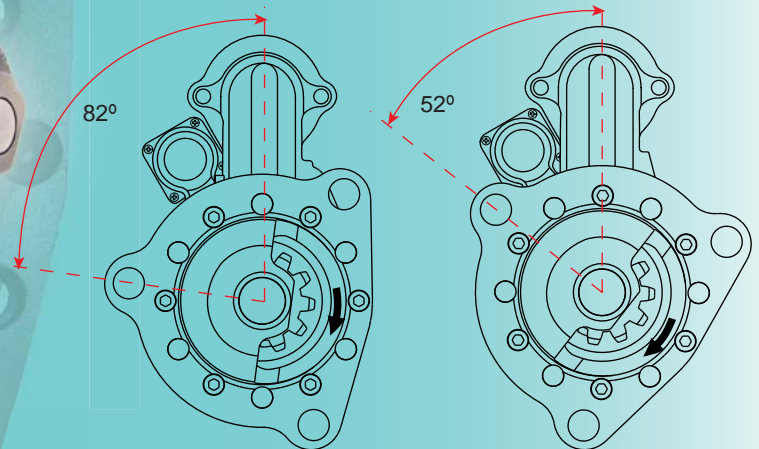

Starter Motors **Validated** to exceed 40,000 cycle starts

Replacement for:

Delco Remy 50MT<sup>TM</sup>

Leece Neville Titan<sup>TM</sup> 125 Series & MS7 Series

Applications:

HD Trucks, Industrial, Agricultural

**207-25202**  
24V, 9.0kW, CW, 12T

**207-25201**  
24V, 9.0kW, CW, 11T

**207-25203**  
24V, 9.0kW, CW, 11T

**FEATURES**

- Replacement for Delco Remy 50MT
- 9.0 kW of power
- Planetary Gear Reduction
- Integral Magnetic Switch
- Rotatable D.E. Housing
- Lightweight of 42 Lbs / 19 Kg.
- Integrated Over Crank Protection
- Soft Start Engagement