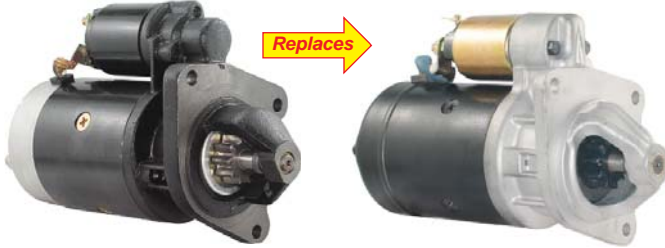

"NEW REPLACEMENT STARTERS"

**HITACHI TYPE
REPLACED BY BOSCH JF TYPE**

260-62113
12V, 10T, CW, 2.7kW, DD

Replaces:
LESTER: 17294
PIC: 104-231, 180-355, 180-355A
FORD: D9NN-11000-AA
HITACHI: S13-61, S13-61A

260-62143
12V, 10T, CW, 2.7kW, DD

Replaces:
LESTER: 18063
PIC: 104-295
HITACHI: S12-85, S12-87
MASSEY FERGUSON: 1447698M1, 1691805M1, 1691805M2

260-62147
12V, 10T, CW, 2.7kW, DD

Replaces:
LESTER: 17644
PIC: 104-232
LISTER PETTER: 202-34960, 202-34962
HITACHI: S12-84

260-62164
12V, 10T, CW, 2.7kW, DD

Replaces:
LESTER: 18289
PIC: 104-277, 104-323
HITACHI: S13-73, S13-74
MASSEY FERGUSON: 1691806R1, 3930509R1, 894732M1

260-62167
12V, 9T, CW, 2.7kW, DD

Replaces:
LESTER: 17299, 17331
PIC: 104-238, 104-242
FORD: SBA-18508-6052, SBA-18508-6141, SBA-18508-6350
HITACHI: S12-62, S13-32

260-62168
12V, 9T, CW, 2.7kW, DD

Replaces:
LESTER: 16771
PIC: 104-224, 104-227
HITACHI: S12-19, S12-63, S12-68, S13-34, S13-38, S13-40, S13-45
NISSAN: 23300-31W00, 23300-31W02, 23300-37503, 23300-G7000