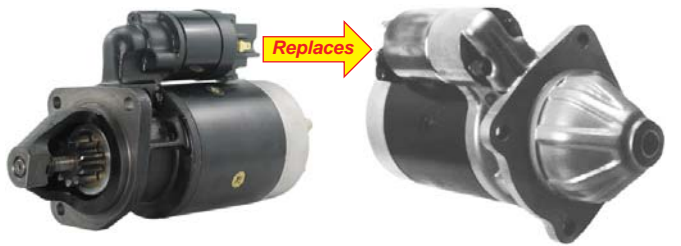

"NEW REPLACEMENT STARTERS"

**HITACHI TYPE
REPLACED BY BOSCH JF TYPE**

260-62113
12V, 10T, CW, 2.7kW, DD

Replaces:
LESTER: 17294
PIC: 104-231, 180-355, 180-355A
FORD: D9NN-11000-AA
HITACHI: S13-61, S13-61A

260-62143
12V, 10T, CW, 2.7kW, DD

Replaces:
LESTER: 18063
PIC: 104-295
HITACHI: S12-85, S12-87
MASSEY FERGUSON: 1447698M1, 1691805M1, 1691805M2

260-62147
12V, 10T, CW, 2.7kW, DD

Replaces:
LESTER: 17644
PIC: 104-232
LISTER PETTER: 202-34960, 202-34962
HITACHI: S12-84

260-62164
12V, 10T, CW, 2.7kW, DD

Replaces:
LESTER: 18289
PIC: 104-277, 104-323
HITACHI: S13-73, S13-74
MASSEY FERGUSON: 1691806R1, 3930509R1, 894732M1

260-62167
12V, 9T, CW, 2.7kW, DD

Replaces:
LESTER: 17299, 17331
PIC: 104-238, 104-242
FORD: SBA-18508-6052, SBA-18508-6141, SBA-18508-6350
HITACHI: S12-62, S13-32

260-62168
12V, 9T, CW, 2.7kW, DD

Replaces:
LESTER: 16771
PIC: 104-224, 104-227
HITACHI: S12-19, S12-63, S12-68, S13-34, S13-38, S13-40, S13-45
NISSAN: 23300-31W00, 23300-31W02, 23300-37503, 23300-G7000