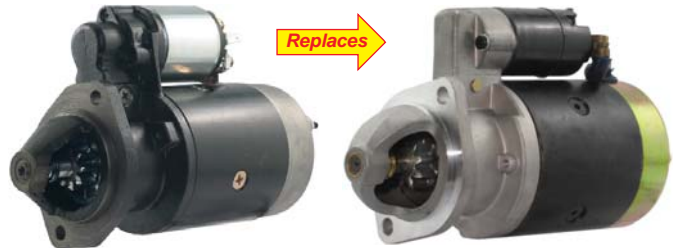

"NEW REPLACEMENT STARTERS"

**HITACHI TYPE
REPLACED BY BOSCH JF TYPE**

260-62113
12V, 10T, CW, 2.7kW, DD

Replaces:
LESTER: 17294
PIC: 104-231, 180-355, 180-355A
FORD: D9NN-11000-AA
HITACHI: S13-61, S13-61A

260-62143
12V, 10T, CW, 2.7kW, DD

Replaces:
LESTER: 18063
PIC: 104-295
HITACHI: S12-85, S12-87
MASSEY FERGUSON: 1447698M1, 1691805M1, 1691805M2

260-62147
12V, 10T, CW, 2.7kW, DD

Replaces:
LESTER: 17644
PIC: 104-232
LISTER PETTER: 202-34960, 202-34962
HITACHI: S12-84

260-62164
12V, 10T, CW, 2.7kW, DD

Replaces:
LESTER: 18289
PIC: 104-277, 104-323
HITACHI: S13-73, S13-74
MASSEY FERGUSON: 1691806R1, 3930509R1, 894732M1

260-62167
12V, 9T, CW, 2.7kW, DD

Replaces:
LESTER: 17299, 17331
PIC: 104-238, 104-242
FORD: SBA-18508-6052, SBA-18508-6141, SBA-18508-6350
HITACHI: S12-62, S13-32

260-62168
12V, 9T, CW, 2.7kW, DD

Replaces:
LESTER: 16771
PIC: 104-224, 104-227
HITACHI: S12-19, S12-63, S12-68, S13-34, S13-38, S13-40, S13-45
NISSAN: 23300-31W00, 23300-31W02, 23300-37503, 23300-G7000