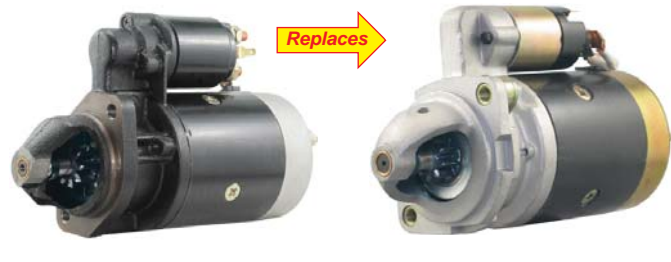

260-62176
12V, 9T, CW, 2.7kW, DD

Replaces:

LESTER: 17089

PIC: 104-228, 104-228A

HITACHI: S12-41A, S12-59

THERMO KING: 44-2918, 44-5443

CROSS REFERENCE

ORIGINAL No.	DIXIE No.	ORIGINAL No.	DIXIE No.	ORIGINAL No.	DIXIE No.	ORIGINAL No.	DIXIE No.
CASE-IH		ELMOT		HITACHI		ISKRA	
234987A1	260-62164	R11H	260-62143	S13-40A	260-62168	AZJ3198	260-62113
323319A1	260-62164	R11HB	260-62143	S13-45	260-62168	AZJ3203	260-62164
388187A1	260-62164			S13-45A	260-62168	AZJ3301	260-62143
388187A2	260-62164			S13-45B	260-62168	AZJ3305	260-62164
6106496M91	260-62164	FORD		S13-55	260-62174	AZJ3315	260-62143
6106496M92	260-62164	A9NN-11000-AA	260-62113	S13-60	260-62174	AZJ3324	260-62147
		D4NN-11000-A	260-62113	S13-61	260-62113	AZJ3330	260-62164
		D8NN-11000-BA	260-62113	S13-61A	260-62113	AZJ3376	260-62143
		D9NN-11000-AA	260-62113	S13-73	260-62164	AZJ3531	260-62143
DIXIE		SBA-18508-6052	260-62167	S13-74	260-62164	AZJ3598	260-62164
S-8078	260-62176	SBA-18508-6141	260-62167			AZJ4144	260-62164
S-8122	260-62168	SBA-18508-6350	260-62167	ISHIKAWAJIMA		AZK5111	260-62143
S-8329	260-62167			18508-6052	260-62167	ISO408	260-62143
S-8330	260-62167	HITACHI		18508-6141	260-62167	ISO509	260-62164
S-8331	260-62113	S12-19	260-62168	18508-6350	260-62167	ISO520	260-62143
S-8394	260-62168	S12-19K	260-62168			ISO624	260-62113
S-8491	260-62174	S12-41A	260-62176	ISKRA		ISO629	260-62164
S-8837	260-62164	S12-59	260-62176	11.130.373	260-62164	ISO795	260-62147
S-8855	260-62147	S12-61	260-62174	11.130.386	260-62164	ISO807	260-62164
S-8856	260-62143	S12-62	260-62167	11.130.408	260-62143	ISO870	260-62143
		S12-63	260-62168	11.130.419	260-62164	ISO872	260-62164
ELMOT		S12-63A	260-62168	11.130.509	260-62164	ISO890	260-62143
8630001	260-62164	S12-63C	260-62168	11.130.520	260-62143	IS1046	260-62143
8630003	260-62143	S12-68	260-62168	11.130.624	260-62113		
8630004	260-62164	S12-68A	260-62168	11.130.629	260-62164	ISUZU	
8630005	260-62164	S12-68B	260-62168	11.130.795	260-62147	5-81100-103-0	260-62176
8630007	260-62164	S12-68D	260-62168	11.130.807	260-62164		
8640004	260-62143	S12-82	260-62174	11.130.870	260-62143	JCB	
8640005	260-62143	S12-84	260-62147	11.130.872	260-62164	714/03100	260-62164
8060040000	260-62164	S12-85	260-62143	11.130.890	260-62143	714/09000	260-62164
8060050000	260-62143	S12-87	260-62143	11.131.093	260-62143	714/14200	260-62143
8060080000	260-62164	S13-31	260-62174	AZJ0404	260-62143	714/14300	260-62164
8060090000	260-62143	S13-32	260-62167	AZJ3105	260-62164	714/29500	260-62164
R1104	260-62164	S13-32A	260-62167	AZJ3114	260-62143	714/29600	260-62143
R1105	260-62143	S13-34	260-62168	AZJ3121	260-62164	714/29600R	260-62143
R1108	260-62164	S13-34A	260-62168	AZJ3144	260-62164	714/40005	260-62164
R1109	260-62143	S13-38	260-62168	AZJ3148	260-62143	714/40159	260-62164
R11G	260-62164	S13-40	260-62168				
R11GA	260-62164						

CANADA & EXPORT SALES