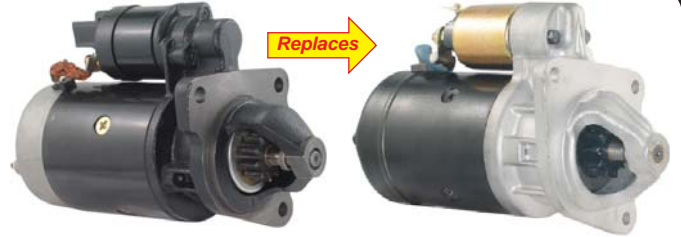

"NEW REPLACEMENT STARTERS"

**HITACHI TYPE
REPLACED BY BOSCH JF TYPE**

260-62113
12V, 10T, CW, 2.7kW, DD

Replaces:
LESTER: 17294
PIC: 104-231, 180-355, 180-355A
FORD: D9NN-11000-AA
HITACHI: S13-61, S13-61A

260-62143
12V, 10T, CW, 2.7kW, DD

Replaces:
LESTER: 18063
PIC: 104-295
HITACHI: S12-85, S12-87
MASSEY FERGUSON: 1447698M1, 1691805M1, 1691805M2

260-62147
12V, 10T, CW, 2.7kW, DD

Replaces:
LESTER: 17644
PIC: 104-232
LISTER PETTER: 202-34960, 202-34962
HITACHI: S12-84

260-62164
12V, 10T, CW, 2.7kW, DD

Replaces:
LESTER: 18289
PIC: 104-277, 104-323
HITACHI: S13-73, S13-74
MASSEY FERGUSON: 1691806R1, 3930509R1, 894732M1

260-62167
12V, 9T, CW, 2.7kW, DD

Replaces:
LESTER: 17299, 17331
PIC: 104-238, 104-242
FORD: SBA-18508-6052, SBA-18508-6141, SBA-18508-6350
HITACHI: S12-62, S13-32

260-62168
12V, 9T, CW, 2.7kW, DD

Replaces:
LESTER: 16771
PIC: 104-224, 104-227
HITACHI: S12-19, S12-63, S12-68, S13-34, S13-38, S13-40, S13-45
NISSAN: 23300-31W00, 23300-31W02, 23300-37503, 23300-G7000