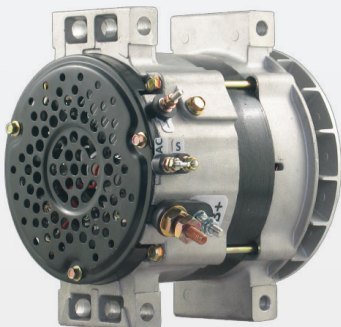

ALTERNATORS

100-050-003

“NEW REPLACEMENT” HIGH OUTPUT BRUSHLESS ALTERNATORS

100-50104

12V, 200A, IR/EF, J180 MTG

Application

Emergency Vehicles, Medium & HD Trucks, School Buses, Shuttle Buses

Engines:

Caterpillar, Cummins, Detroit, Mack, Mercedes Benz, Volvo

100-50124

12V, 200A, IR/EF, PAD MTG

Application

Emergency Vehicles, Medium & HD Trucks, School Buses, Shuttle Buses

Engines:

Caterpillar, Cummins, Detroit, Mack, Mercedes Benz, Volvo