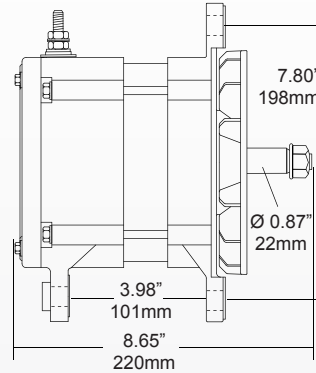

100-50124

12V, 200A, IR/EF, PAD MTG

Application

Emergency Vehicles, Medium & HD Trucks, School Buses, Shuttle Buses

Engines:

Caterpillar, Cummins, Detroit, Mack, Mercedes Benz, Volvo