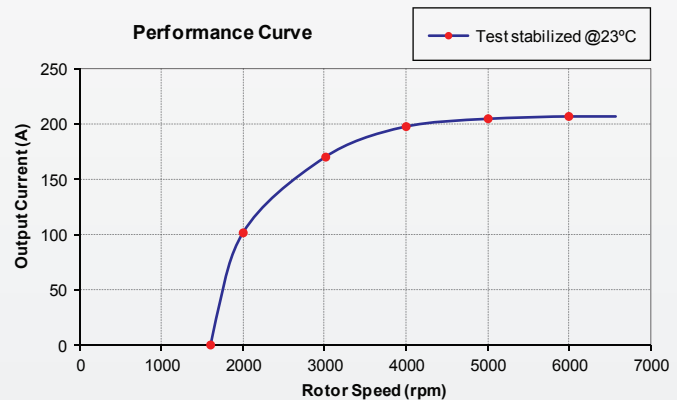

100-50124

12V, 200A, IR/EF, PAD MTG

Application

Emergency Vehicles, Medium & HD Trucks, School Buses, Shuttle Buses

Engines:

Caterpillar, Cummins, Detroit, Mack, Mercedes Benz, Volvo