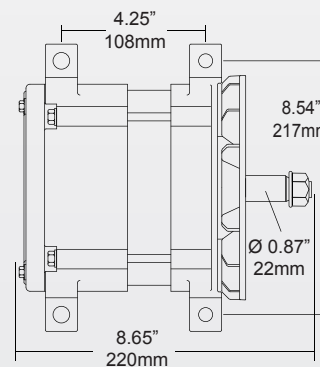

Caterpillar, Cummins, Detroit, Mack, Mercedes Benz, Volvo

100-50124

12V, 200A, IR/EF, PAD MTG

Application

Emergency Vehicles, Medium & HD Trucks, School Buses, Shuttle Buses

Engines:

Caterpillar, Cummins, Detroit, Mack, Mercedes Benz, Volvo